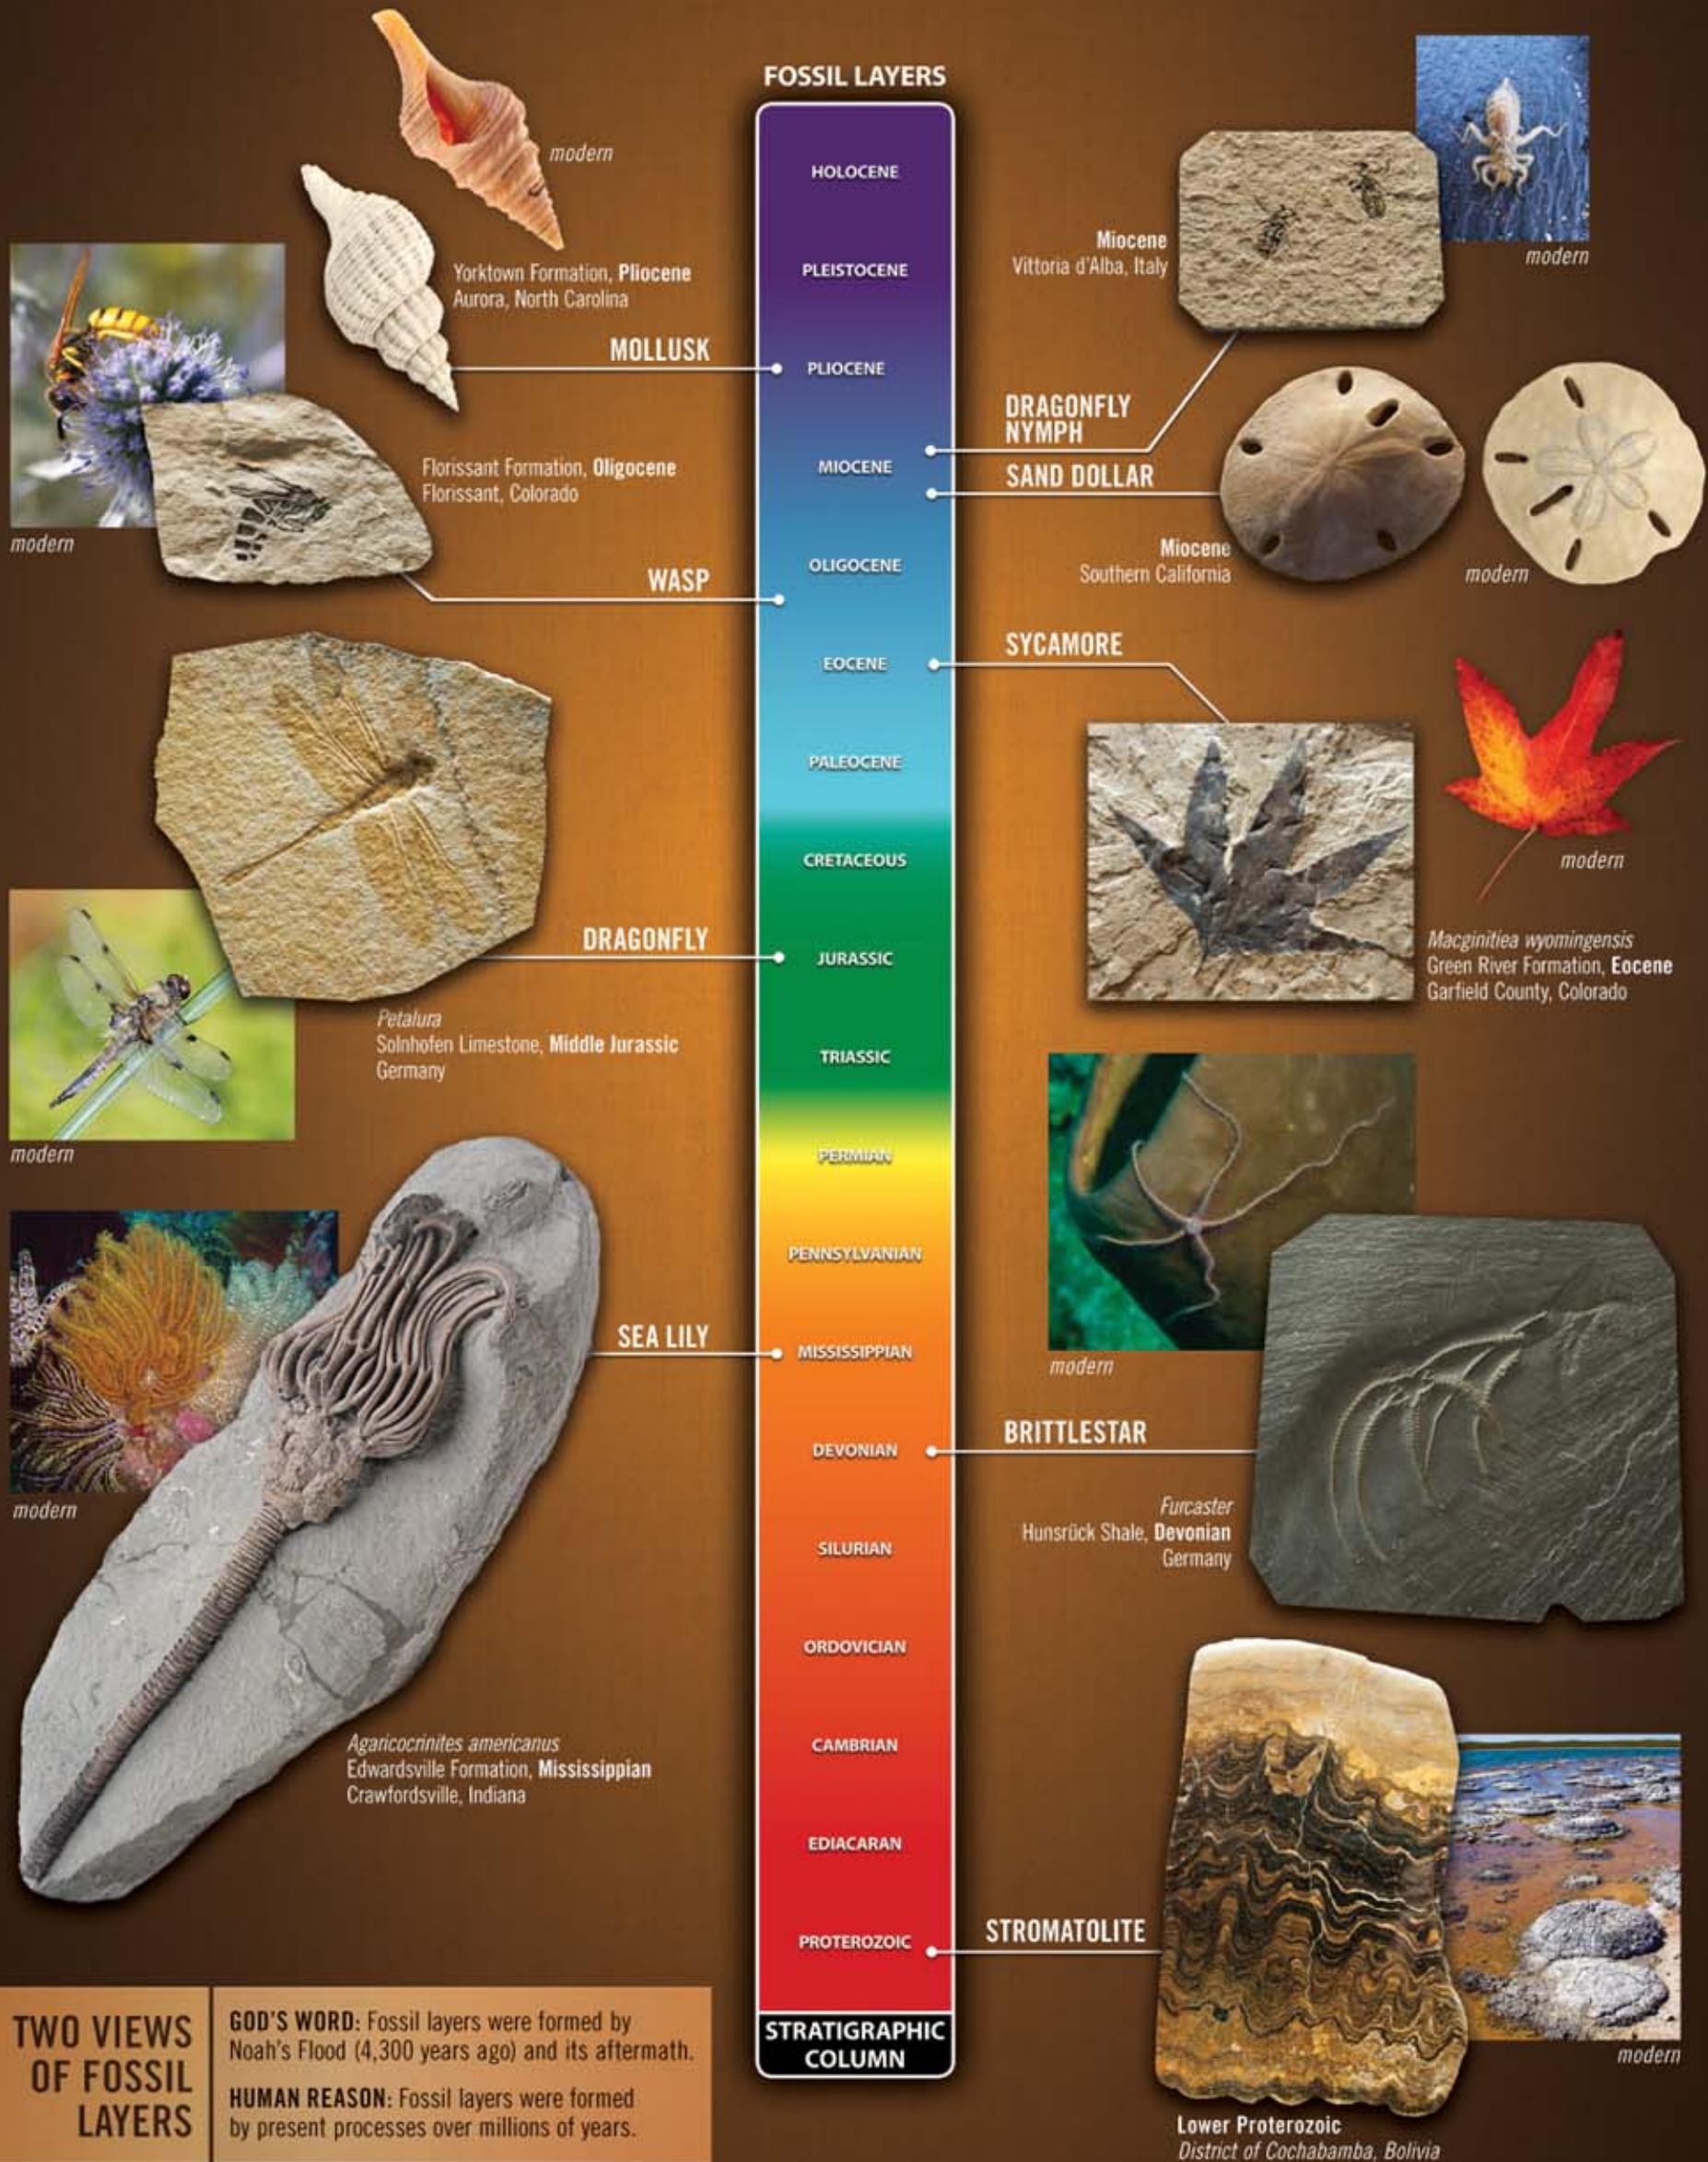

# LIVING FOSSILS

The organisms found in this chart have kept the same basic form in the fossil record, from beginning to end. In fact, most modern families have representatives deep in the fossil record. Such "living fossils" challenge the view that organisms have changed from one form into many other forms over hundreds of millions of years, but they fit with the biblical view that representatives of every kind of organism were created just six thousand years ago.

## TWO VIEWS OF FOSSIL LAYERS

**GOD'S WORD:** Fossil layers were formed by Noah's Flood (4,300 years ago) and its aftermath.

**HUMAN REASON:** Fossil layers were formed by present processes over millions of years.